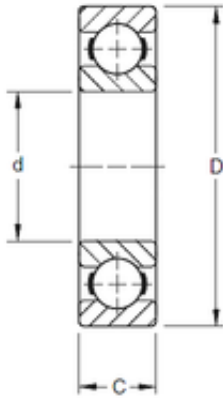

BEARING INDIA PRIVATE LTD.

75 mm x 115 mm x 20 mm Timken 9115K Radial & Deep Groove Ball Bearings

Bearing No. 9115K

Size	75x115x20 mm
Bore Diameter	75 mm
Outer Diameter	115 mm
Width	20 mm
d	75 mm
D	115 mm
B	20 mm
C	20 mm
Weight	0,68 Kg
Basic dynamic load rating (C)	44500 kN

9115K Bearing 2D drawings and 3D CAD models