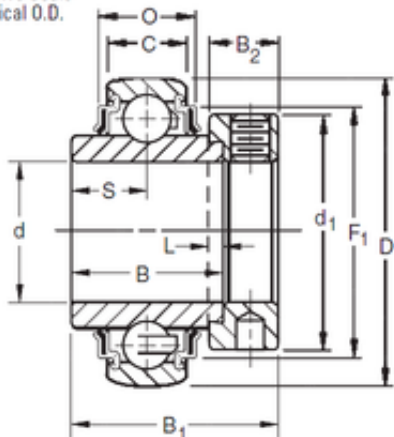

BEARING INDIA PRIVATE LTD.

KRRB Two Seals
Spherical O.D.

42,8625 mm x 85 mm x 42,86 mm Timken
1111KRRB Radial & Deep Groove Ball Bearings

Bearing No. 1111KRRB

Size	42.8625x85x42.86 mm
Bore Diameter	42,8625 mm
Outer Diameter	85 mm
Width	42,86 mm
d	42,8625 mm
D	85 mm
B	42,86 mm
C	19 mm
P	21,59 mm
O	24,18 mm
d1	63,5 mm
B1	56,4 mm
B2	18,3 mm
L	4,8 mm
S	21,4 mm
F1	73,86 mm
Weight	0,848 Kg
Basic dynamic load rating (C)	36 kN

1111KRRB Bearing 2D drawings and 3D CAD models